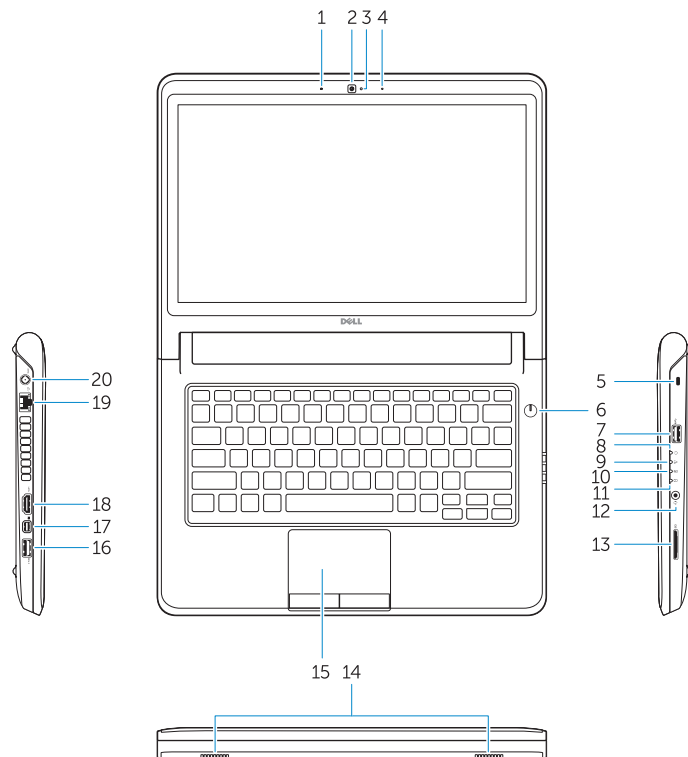

P47G

P47G002

Latitude -3350

Features

Caracteristici | Funkcije

1. Microphone
2. Camera
3. Camera-status light
4. Microphone
5. Security-cable slot
6. Power button
7. USB 3.0 connector
8. Power-status light
9. Wireless-status light
10. Battery-status light
11. Hard-drive activity light
12. Headset connector
13. SD-card reader
14. Speakers
15. Touchpad
16. USB 3.0 connector
17. Mini DisplayPort connector
18. HDMI connector
19. RJ45 connector
20. Power connector
21. Network-status Light